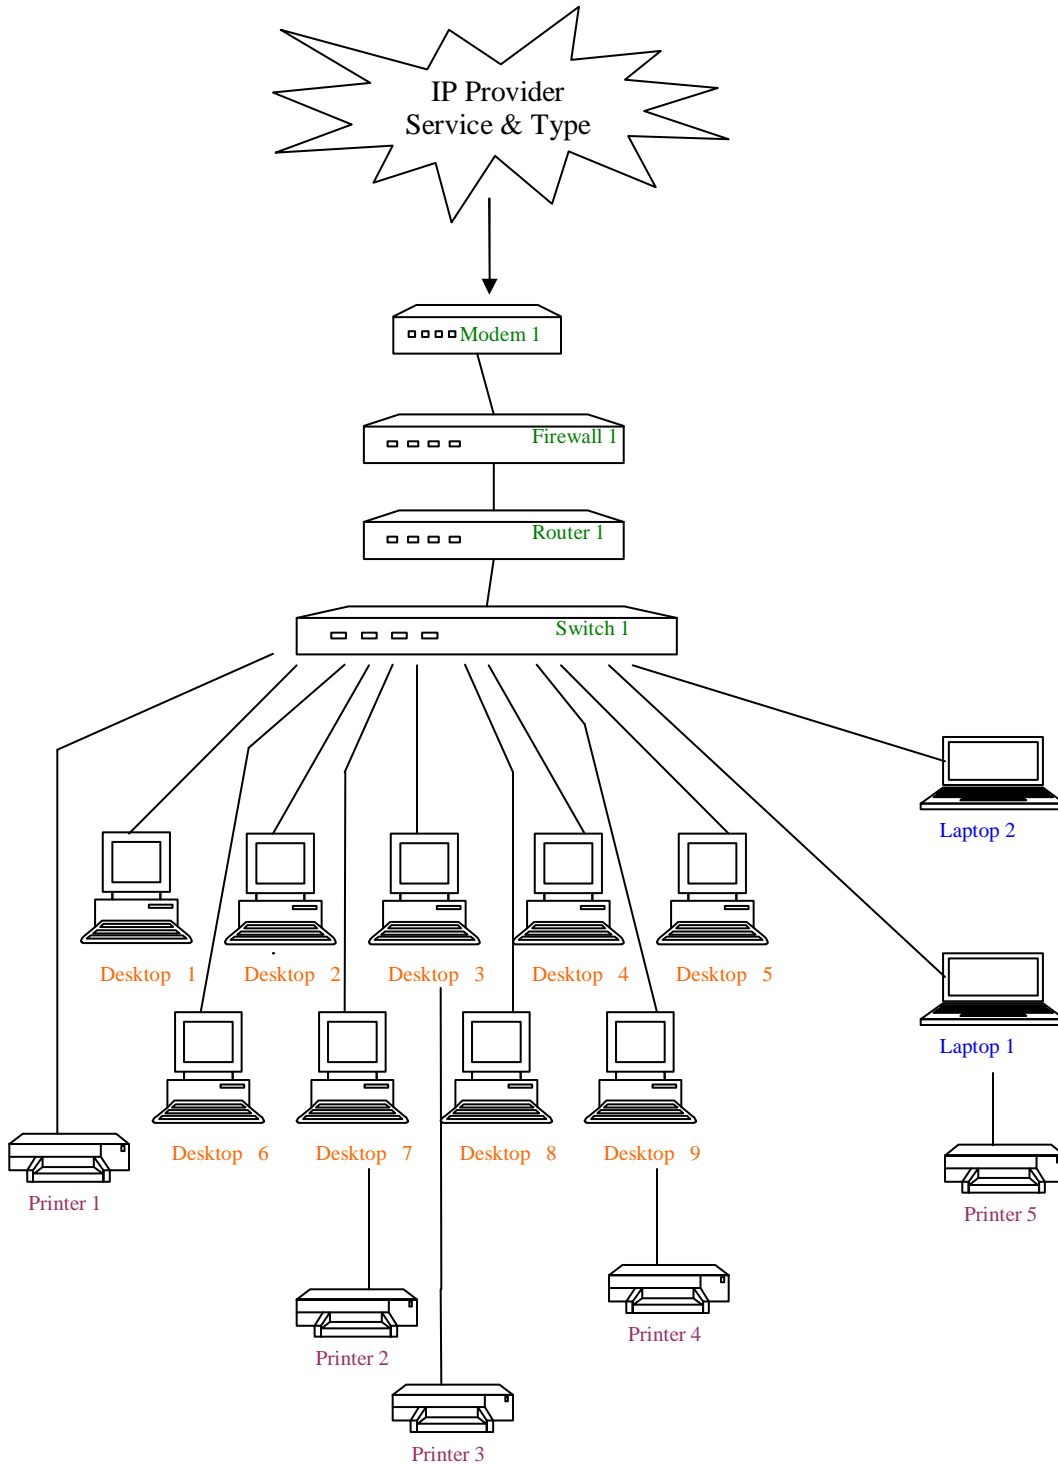

Specifications

Networking

<u>Device</u>	<u>Manufacturer</u>	<u>Model</u>	<u>Description or IP</u>
Modem 1	Efficient	5861	Broadview DSL
Firewall 1	SonicWall	Pro1260	192.168.0.50
Router 1	LinkSys	BEFSR11	192.168.0.1
Switch 1	Dell	PowerConnect 2016	16 Port - 10/100/1000

Computers

<u>Device</u>	<u>Network ID & Description</u>	<u>Computer Description</u>	<u>Static/Dynamic IP</u>
Desktop 1	XYZ Dimension T450 Windows 98 SE Pentium III Processor 128 MB Ram 8.49 GB Hard drive	Preferred Customer	S 192.168.0.2
Desktop 2	Alice Dimension 4600 Windows XP Pro SP2 2.8 GHz Processor 512 MB Ram 38.2 GB Hard drive	Director	D 192.168.0.6
Desktop 3	Bob Dimension 2400 Windows XP Pro SP2 2.19 GHz Processor 512 Ram 37.2 GB Hard drive	Bookkeeping	S 192.168.0.4
Desktop 4	Carol Dimension 4600 Windows XP Pro SP2 2.79 GHz Processor 512 MB Ram 38.2 GB Hard drive	Accounting	D 192.168.0.17
Desktop 5	Doug Dimension 4700 Windows XP Pro SP2 2.79 GHz Processor .99 MB Ram 70.5 GB Hard drive	Personal Assistant	D 192.168.0.23